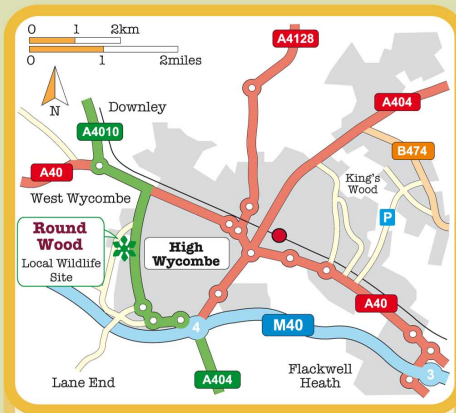

discover...

Get the kids involved too, help them to find some of these more common species:

While you enjoy the wood, please don't forget to follow the Country Code:

Leave gates and property as you find them

Protect plants and animals and take your litter home

Keep dogs under close control

Consider other people

www.countrysideaccess.gov.uk

how to get there...

public transport...

nearest mainline station:

High Wycombe (Chiltern Line) approx. 3 miles

Bus route: Arriva Blue Route Number 32

For further information please contact us:

Wycombe District Council Woodland Service

phone: **01494 421825**

email: woodland.service@wycombe.gov.uk

www.wycombe.gov.uk/woodlandservice

Partners...

muck in 4 life

NATURAL ENGLAND